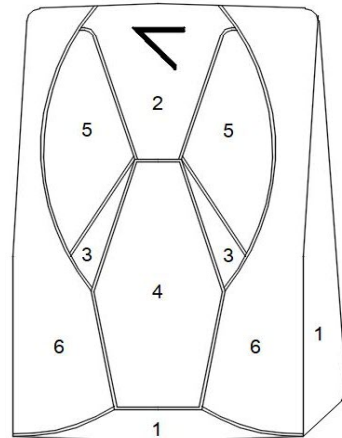

Back pad colour

Leg pad colour

Embroidery Next Angle

Binding tape colour

Harness colour

Paratec Logo on sidewalls

Standard Features:

- Cordura Container
- Drogue Chute
- Passenger Harness